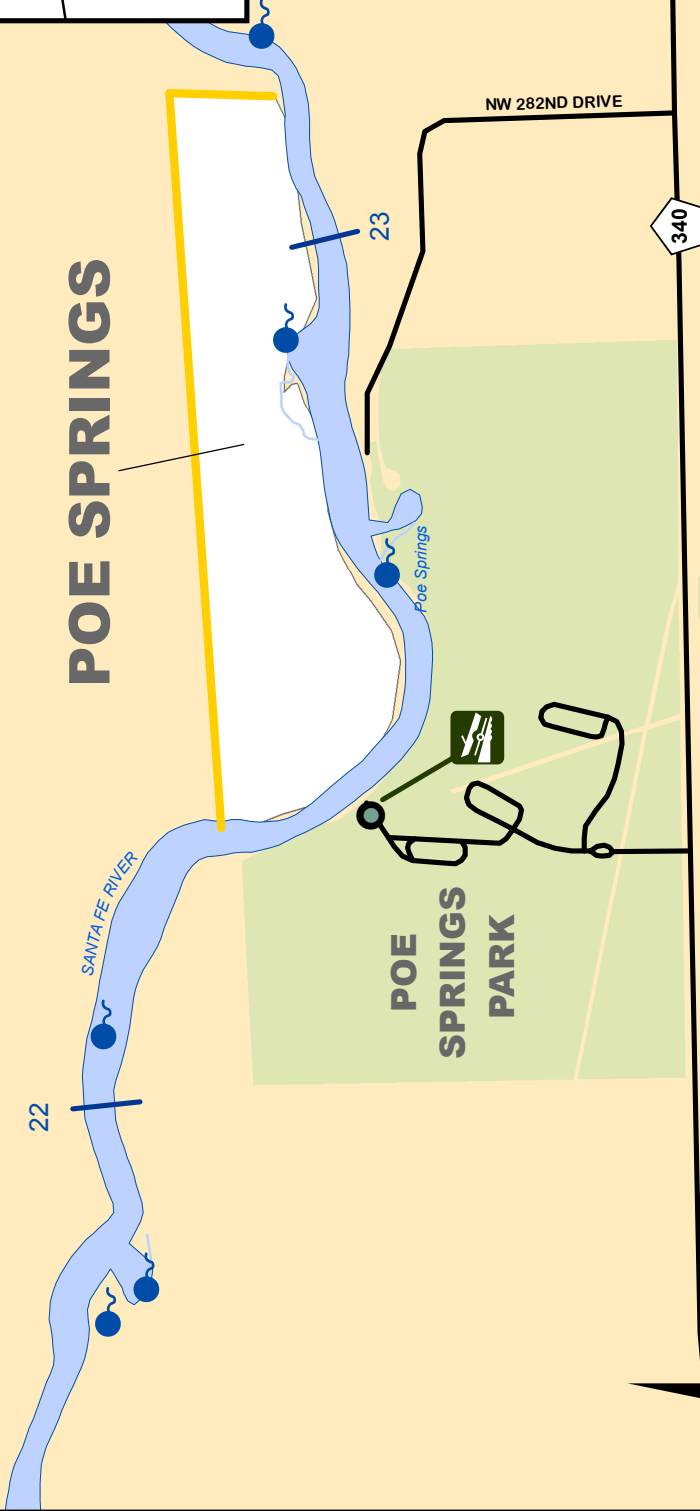

# POE SPRINGS

NW 182ND AVENUE  
To High Springs

340

NW 282ND DRIVE

POE SPRINGS  
PARK

22

23

SANTA FE RIVER

Poe Springs

APPROXIMATE DISTANCE