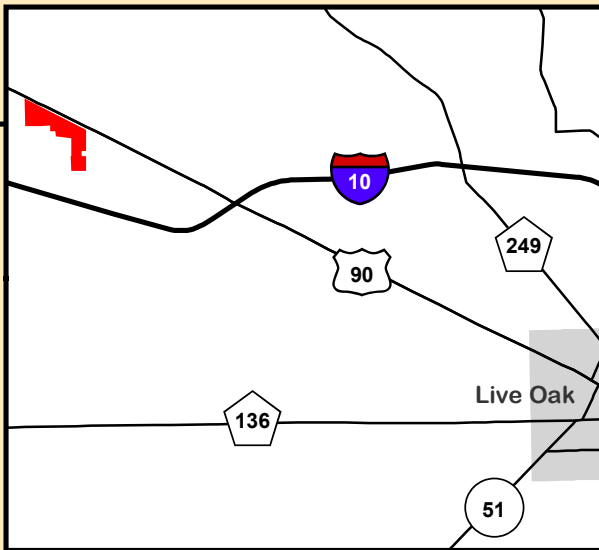

To Suwannee River State Park

90

# FALMOUTH SPRING

To Live Oak

Falmouth Spring

Entrance

193RD RD

185TH RD

52ND ST

Live Oak

51

10

0 0.125 0.25 Miles

APPROXIMATE DISTANCE