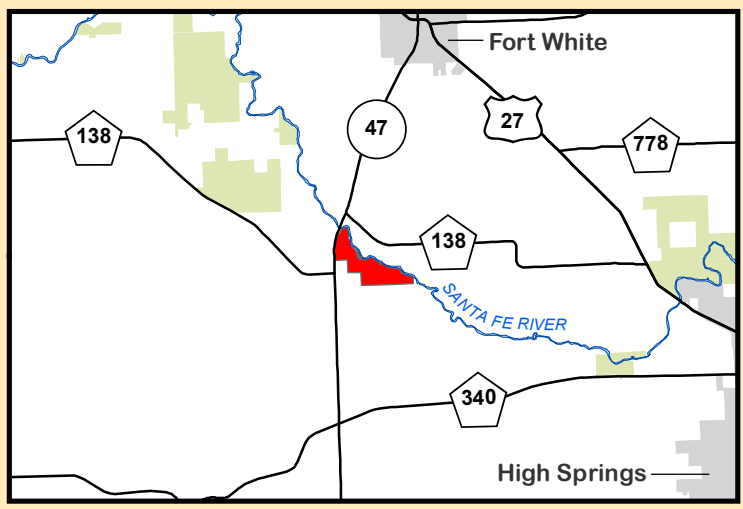

SW HOLLINGSWORTH STREET

To Fort White

SANTA FE RIVER PARK

Access

47 BRIDGE

Access

138

47

To Trenton

APPROXIMATE DISTANCE